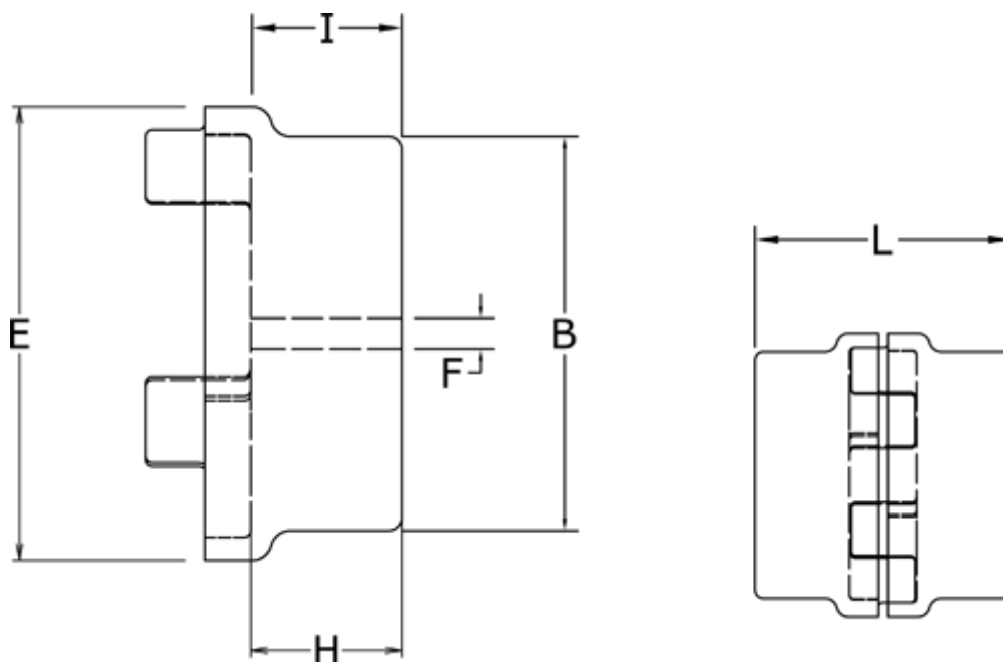

Data Sheet

Article number: 3304048AGG

Description: Coupling hub 48/60A
GG Cast iron, Predrilled

Measures

B	= 85
E	= 105
F	= -
H	= 56
I	= -
L	= 140
Max. bore mm	= 48